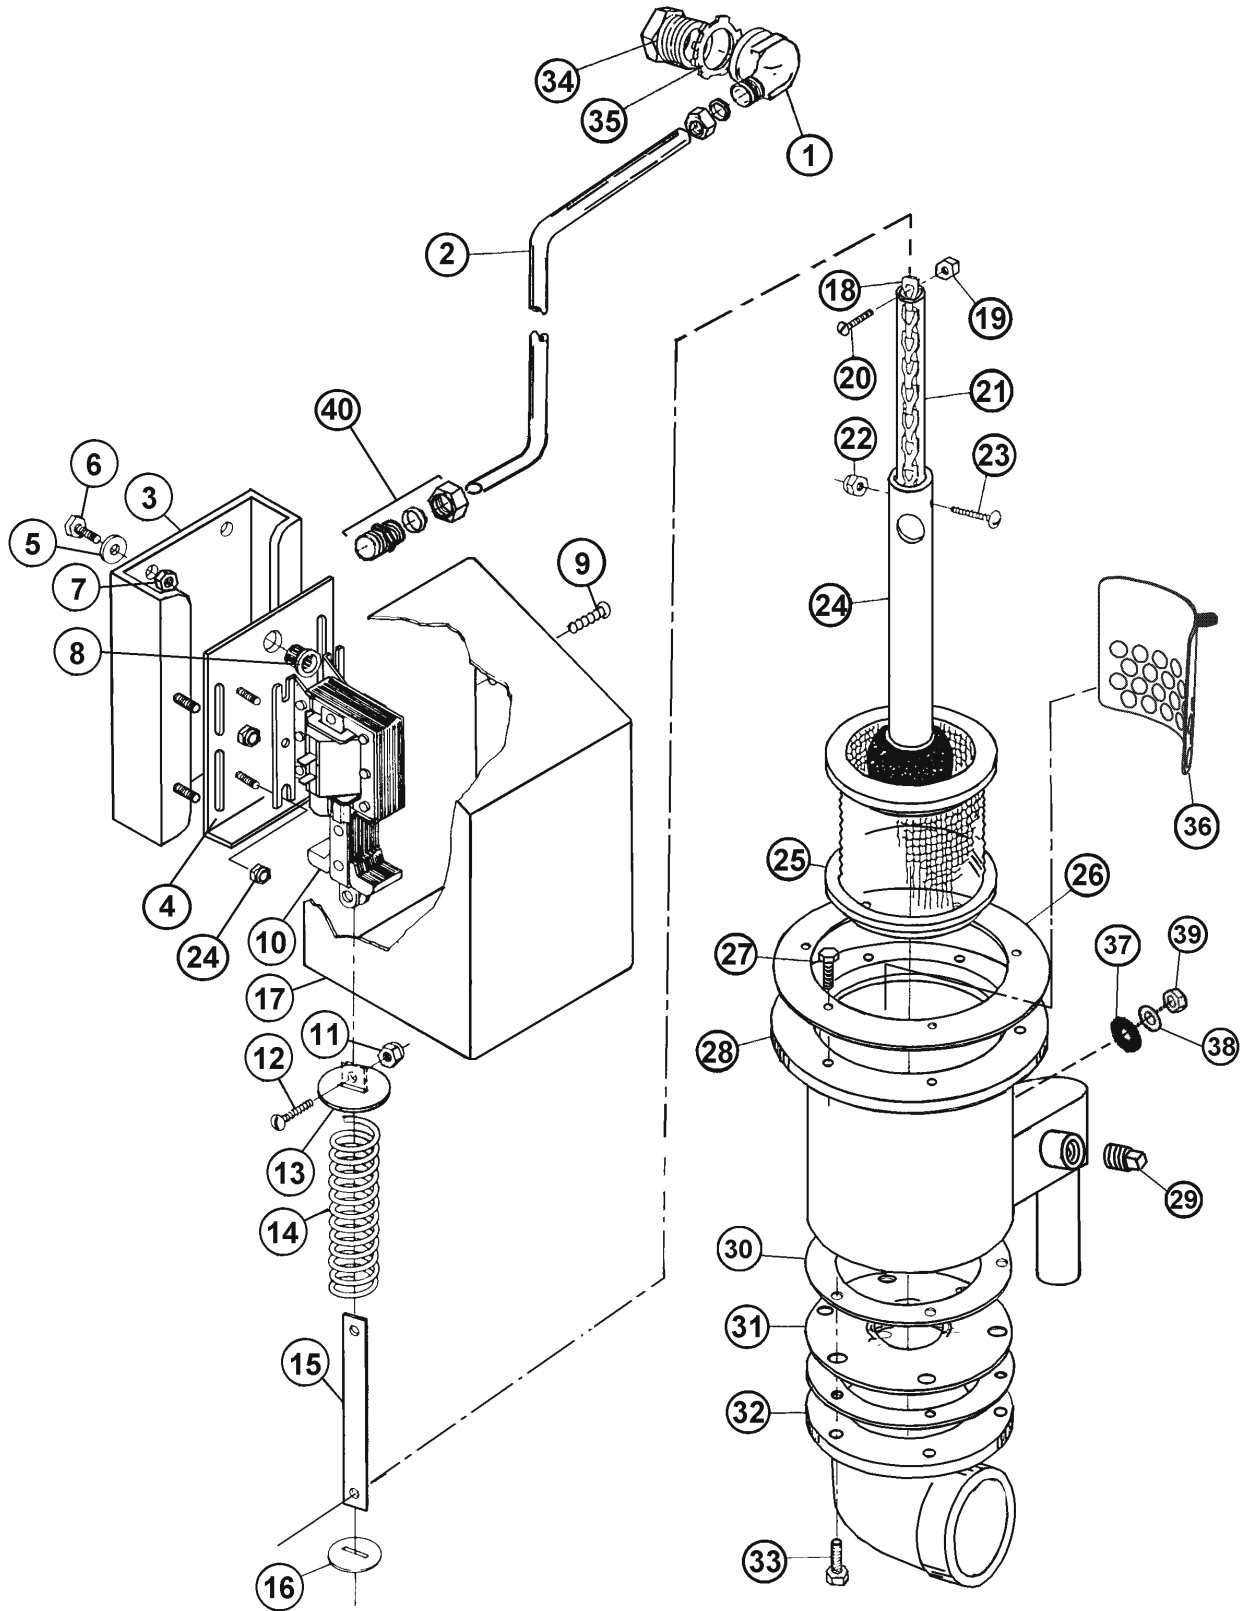

066-1800

Drain System Assembly RH
5-AG-S

American Dish Service

Ref. No.	Part No.	No. Req.	Description
1	092-1030	1	Conduit Fitting, 3/8" Comp x 1/2" FPT, 90° Elbow
2	086-6674	1	Conduit, 3/8" Dia. x 25"
3	085-6621	1	Solenoid Base, 5-AG-S, RH
4	085-6622	1	Front Plate, Solenoid Base
5	098-2404	10	Washer, 1/4", SS
6	098-1423	4	Bolt, HH, SS, 1/4-20x 1/2"
7	098-2507	4	Locknut, SS, 1/4-20
8	091-4005	1	Grommet, Plastic
9	098-1413	2	Bolt, 1/4-20 x 3/8", TH, SS
10	091-2001	1	Solenoid, Drain
11	098-2201	1	Locknut, 8-32, SS
12	098-1205	1	Screw, RH, SS, 8-32 x 5/8"
13	086-6607	1	1-1/16" Slotted Washer (Large)
14	098-3001	1	Spring Drain Solenoid, Outside Sump
15	086-6605	1	Link, Drain Solenoid, Outside Sump
16	086-6606	1	1-5/16" Slotted Washer (Small)
17	085-6612	1	Solenoid Cover
18	089-6610	1	Chain, Make From 098-9001
19	098-2201	1	Locknut, 8-32, SS
20	098-1205	1	Screw, RH, SS, 8-32 x 5/8
21	084-6622	1	Chain Cover, Make From 093-1012
22	098-2301	5	Locknut, SS, 10-32
23	098-1311	1	Screw, RH, SS, 10-32 x 1 3/8
24	081-6601	1	Drain Plug Assembly
Rep.	084-6608		Drain Tube (Replacement Part)
Rep.	083-6601		Drain Ball, 1 1/2" (Replacement Part)
25	085-6602	1	Screen Sump
26	089-6601	1	Sump Gasket
27	098-1423	6	Bolt, HH, SS, 1/4-20 x 1/2"
28	085-6204	1	Sump Assembly With Tail Piece
29	292-1012	1	Pipe Plug, 1/2" MPT, SS
30	089-6602	2	Drain Elbow Gasket
31	086-6601	1	Drain Seat, 1 1/2"
32	085-6199	1	Drain Elbow Weldment
33	098-1508	6	Bolt, 5/16-18 x 5/8", HH, SS
34	092-1029	1	Reducer Bushing, 1/2" x 3/8"
35	091-4144	1	Conduit Locknut
36	085-6160	1	Drain Screen, Secondary (To Protect The Pump)

066-1800
Drain System Assembly RH
5-AG-S

American Dish Service